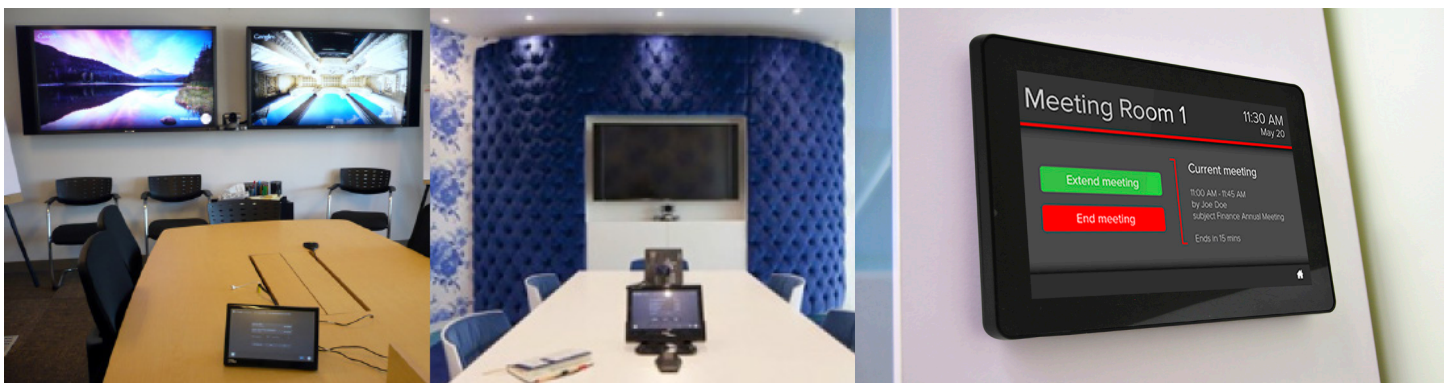

Monitor Specifications

CAPTURE SECTION	USB Interface	3.0	
	Input Interface	1 HDMI 1.4a	
	Supported Resolutions	1920x1080, 1280x720	
	Capture format	USB Video and Audio Class	
	HDCP	No	
DISPLAY SECTION (Typical)	Video	USB (DisplayLink)	
	Touch	USB (HID Compliant)	
	Contrast	800:1	
	Luminance	350	cd/m2
	Viewing Angle	85/85/85/85	U/D/L/R
VUE HD	Plug and Play	Yes	
	UP / Down Scaling	Yes	
	Firmware Upgradeable	Yes	
	Operating Temperature	-10 to 50	C
	Storage Temp	-30 to 60	C
	Power Consumption	10	W (max)
	Measurements & Weight	8.375" x 10.25" x 5.5"	4.12lbs

Typical Installation

Mimo Monitors

743 Alexander Rd. Suite 15
Princeton, NJ 08540

info@mimomonitors.com

Sales: **1-855-YES-MIMO (937-6466)**